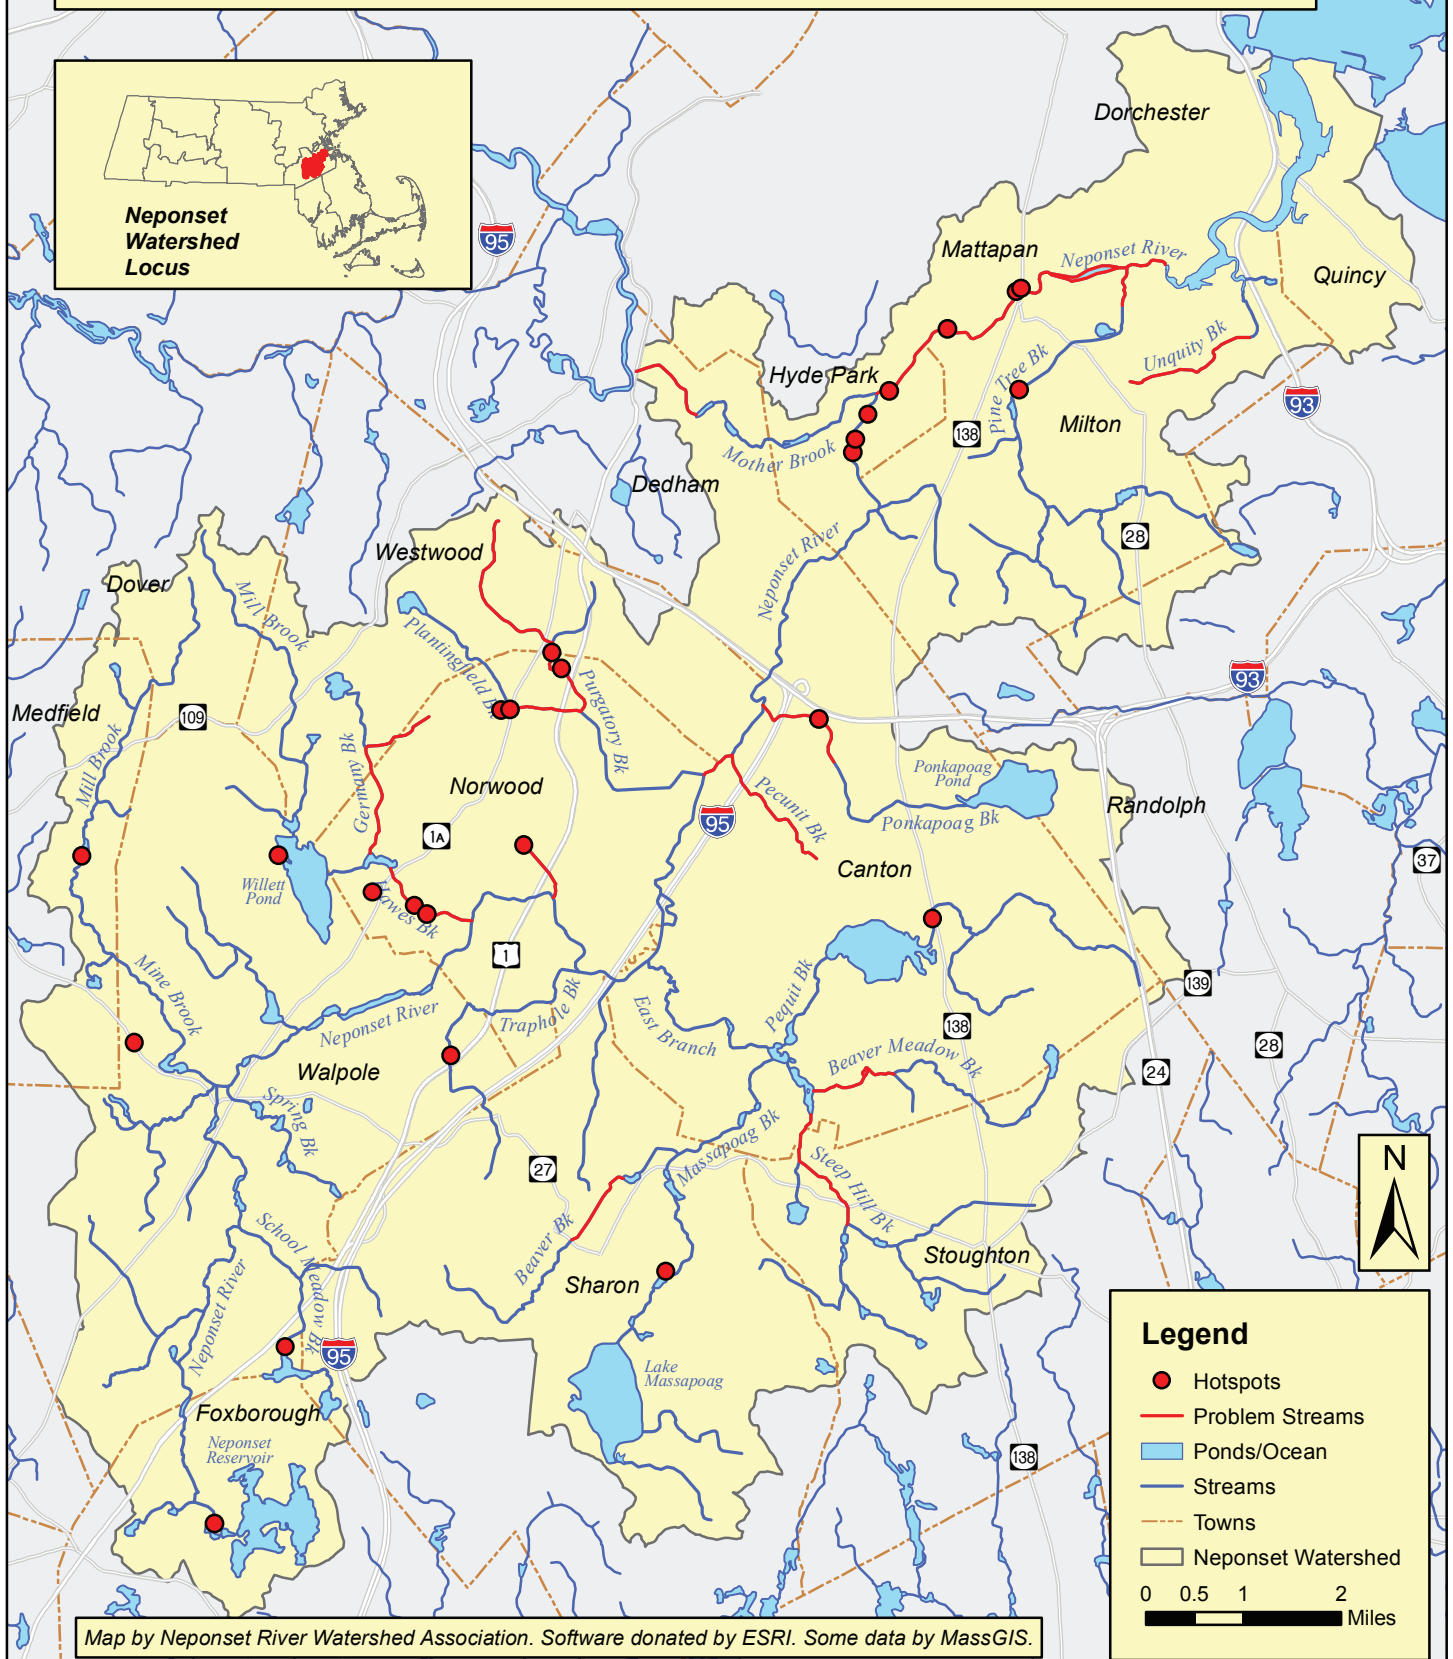

Neponset River Watershed Water Pollution Hotspots and Problem Streams

Neponset Watershed Locus

Legend

- Hotspots
- Problem Streams
- Ponds/Ocean
- Streams
- Towns
- Neponset Watershed

0 0.5 1 2
Miles

Map by Neponset River Watershed Association. Software donated by ESRI. Some data by MassGIS.