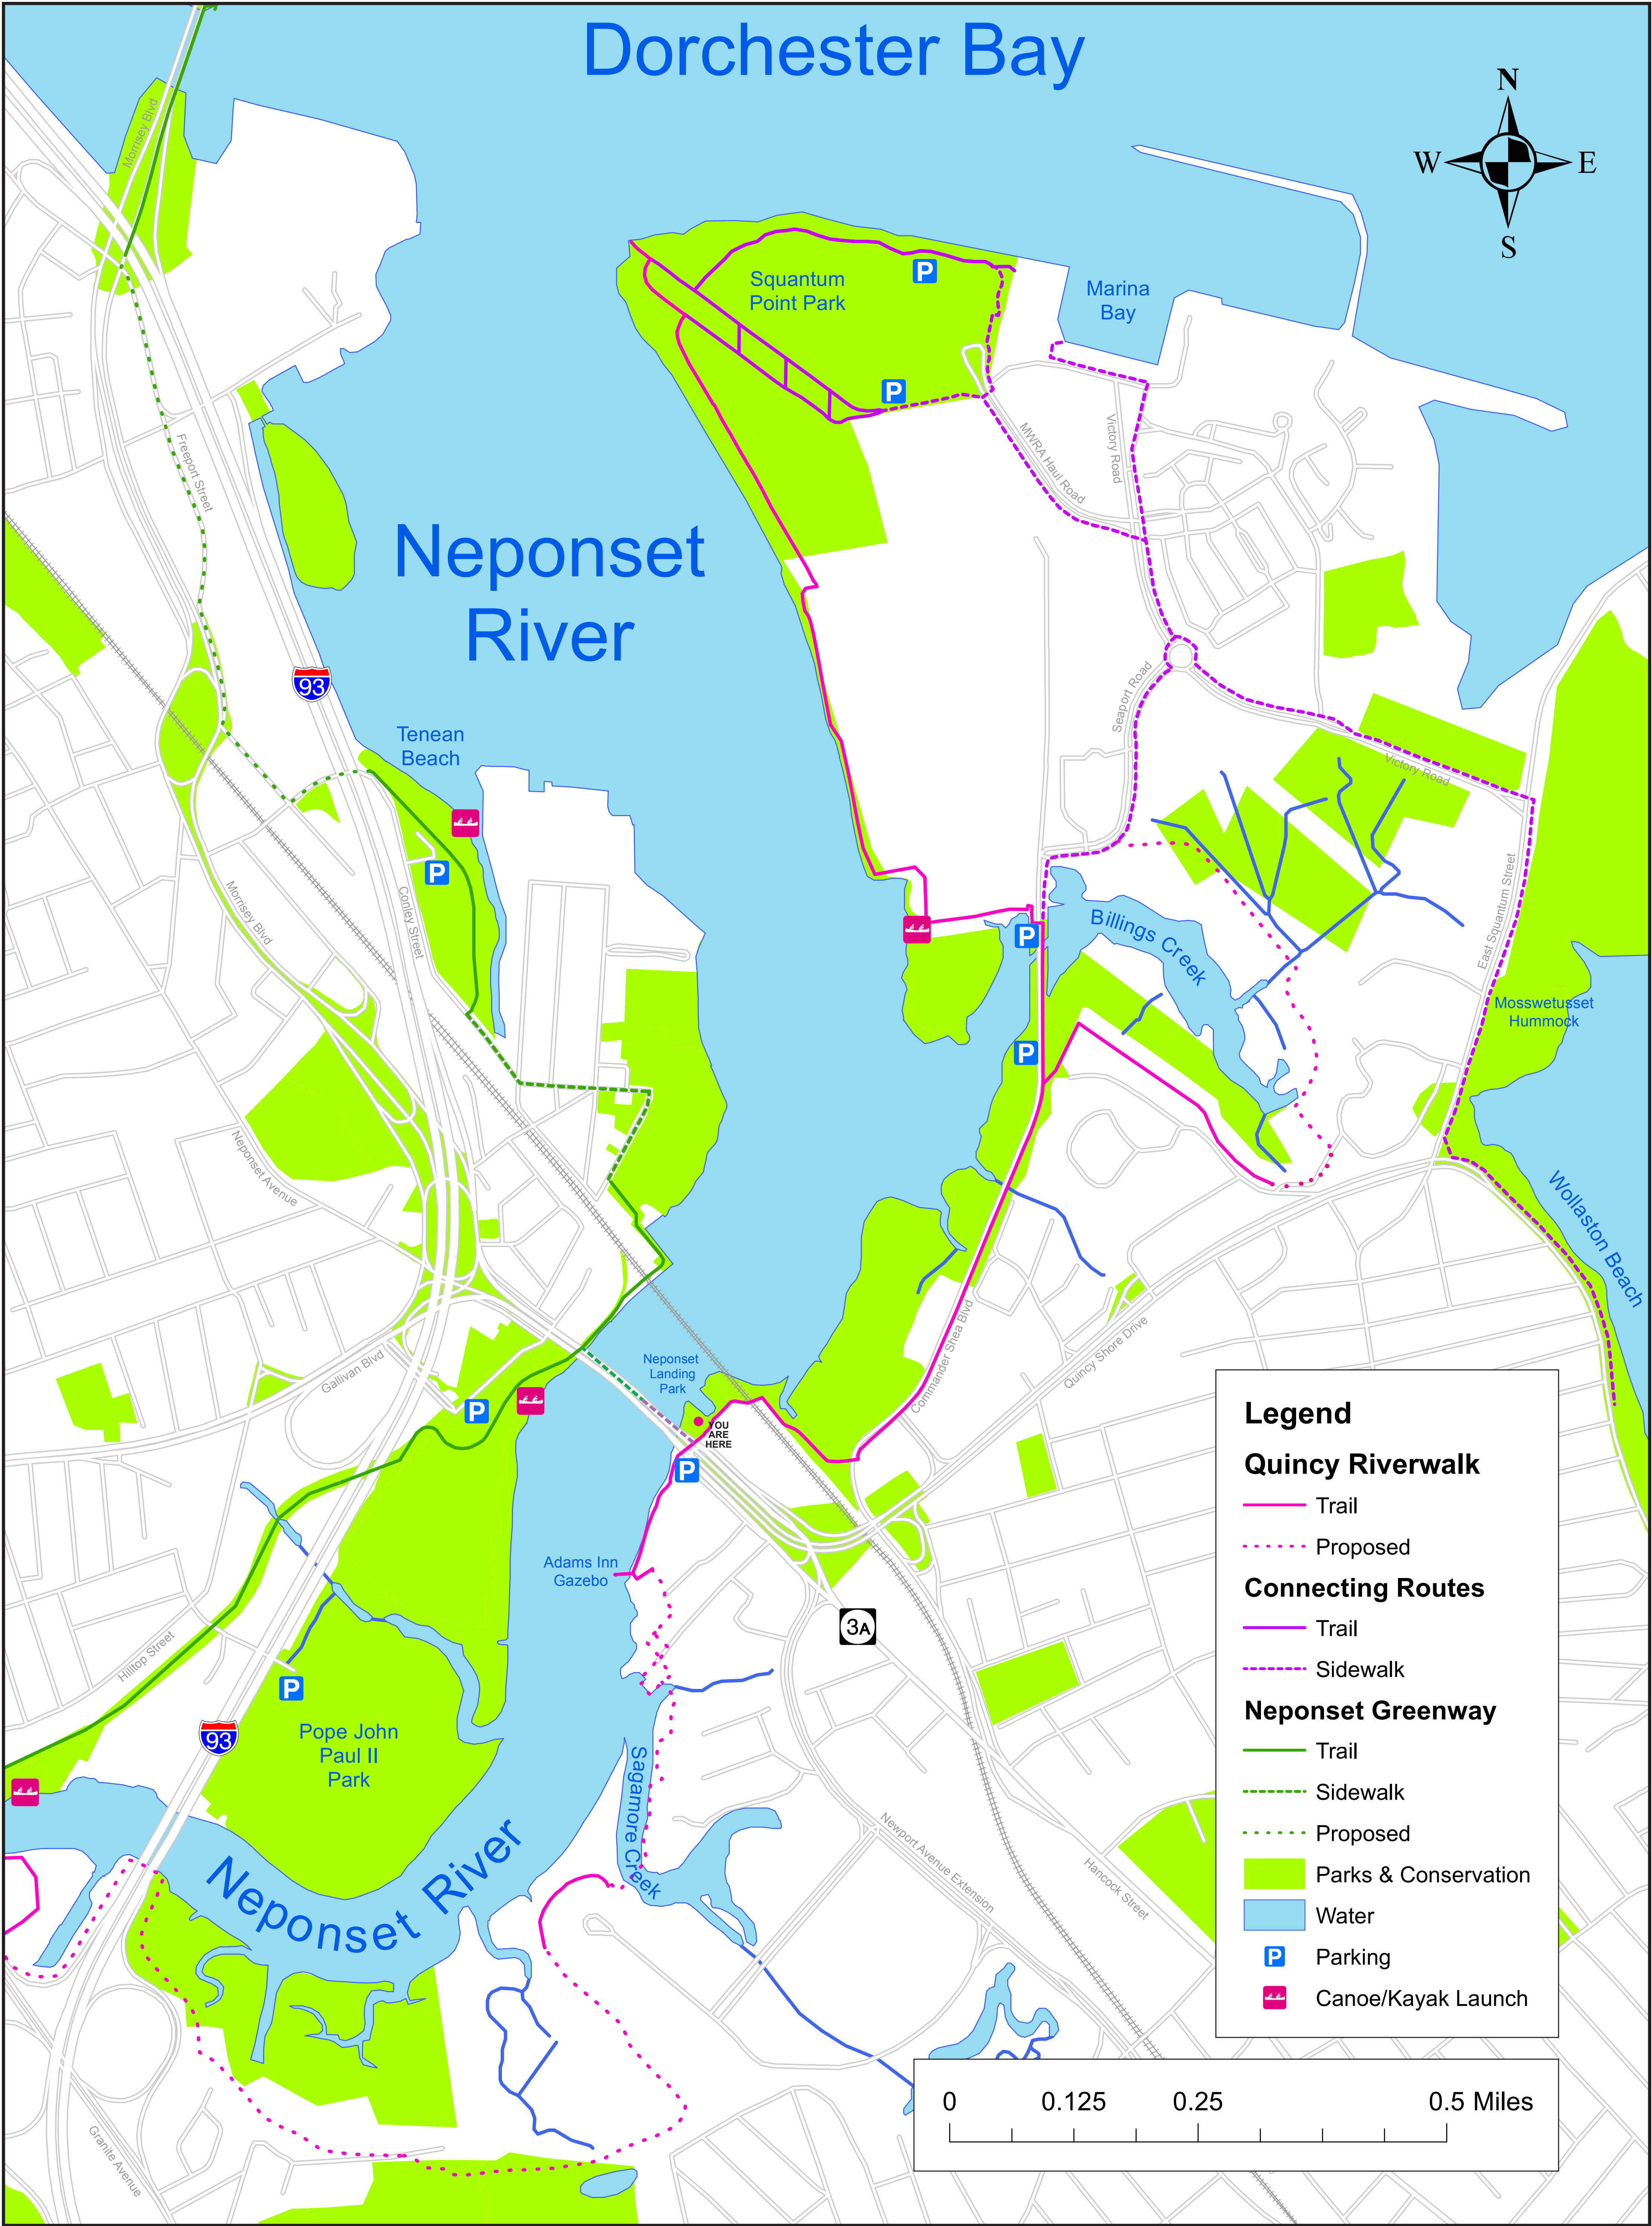

Dorchester Bay

Neponset River

Legend

Quincy Riverwalk

- Trail
- Proposed

Connecting Routes

- Trail
- Sidewalk

Neponset Greenway

- Trail
- Sidewalk
- Proposed

- Parks & Conservation
- Water
- Parking
- Canoe/Kayak Launch

0 0.125 0.25 0.5 Miles