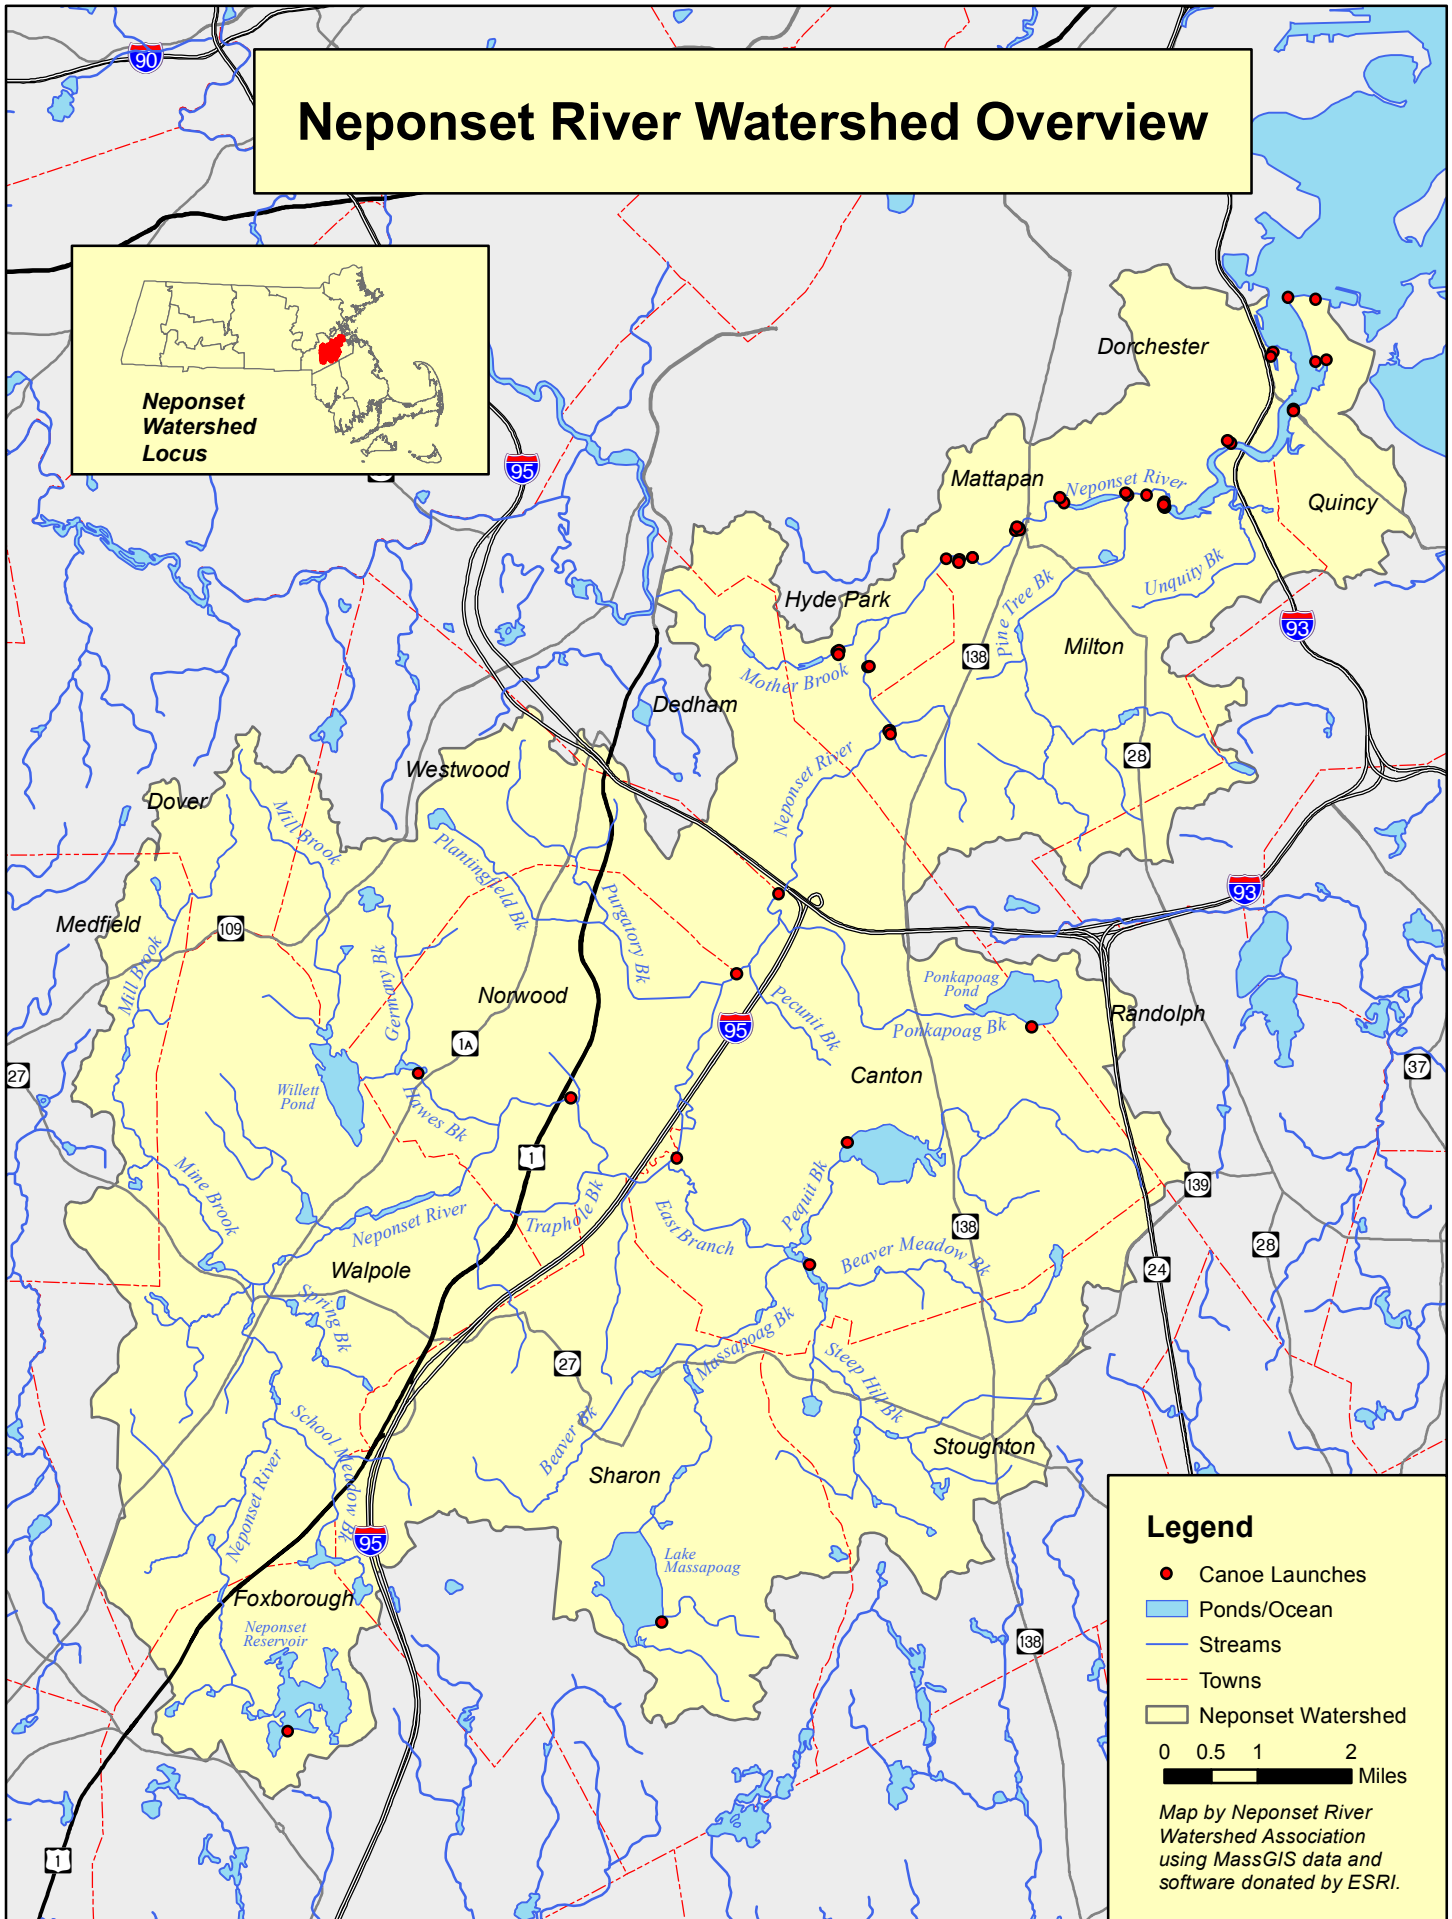

# Neponset River Watershed Overview

Neponset Watershed Locus

## Legend

- Canoe Launches
  - Ponds/Ocean
  - Streams
  - - - Towns
  - ▭ Neponset Watershed
- 0 0.5 1 2 Miles

Map by Neponset River Watershed Association using MassGIS data and software donated by ESRI.