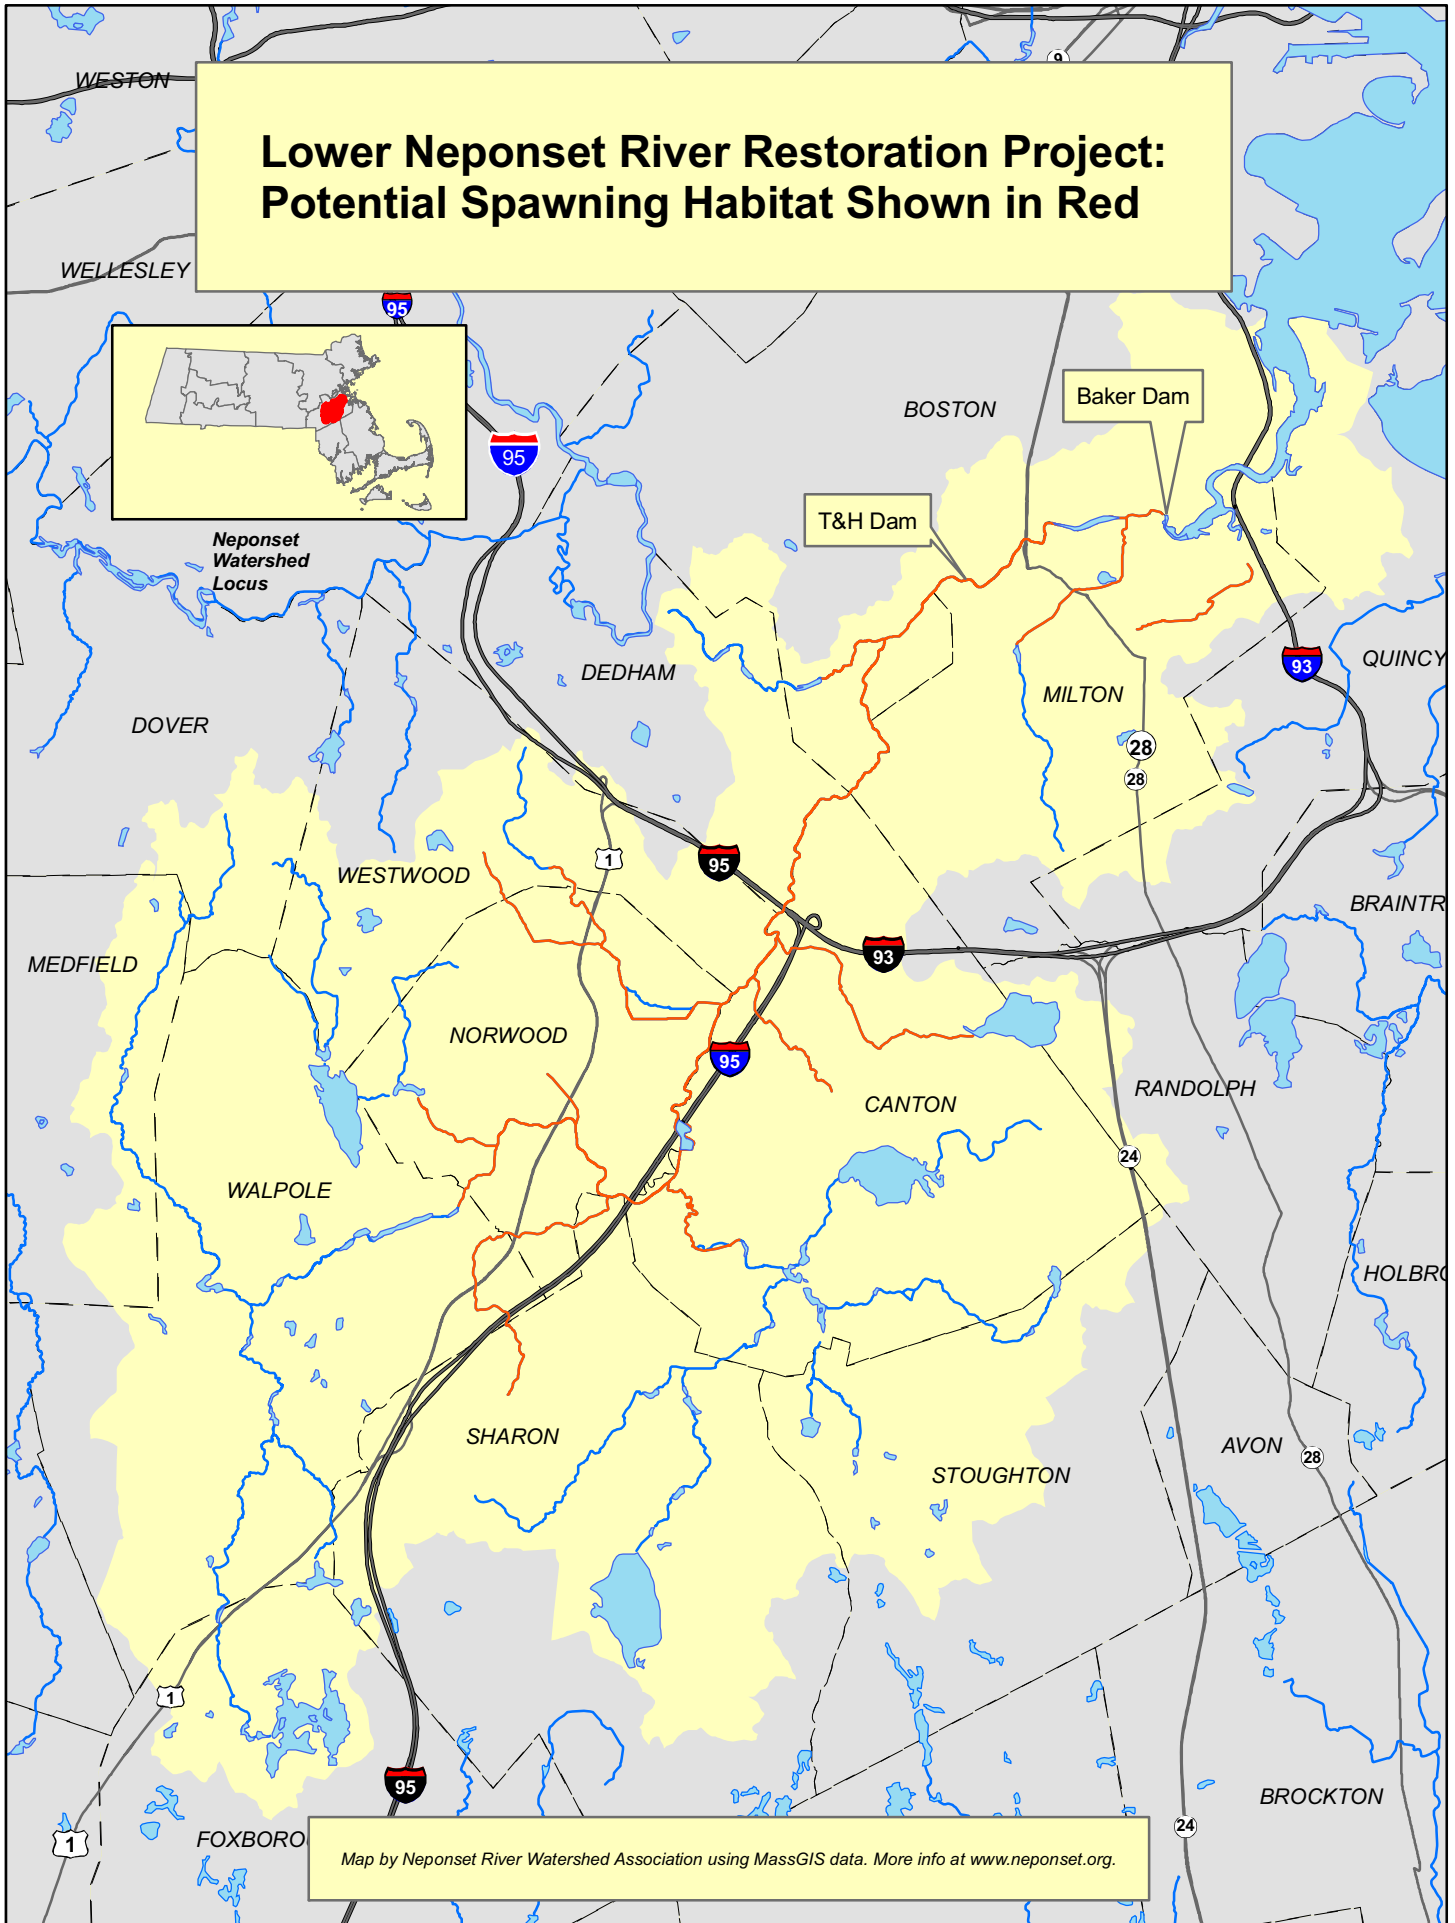

# Lower Neponset River Restoration Project: Potential Spawning Habitat Shown in Red

Map by Neponset River Watershed Association using MassGIS data. More info at [www.neponset.org](http://www.neponset.org).