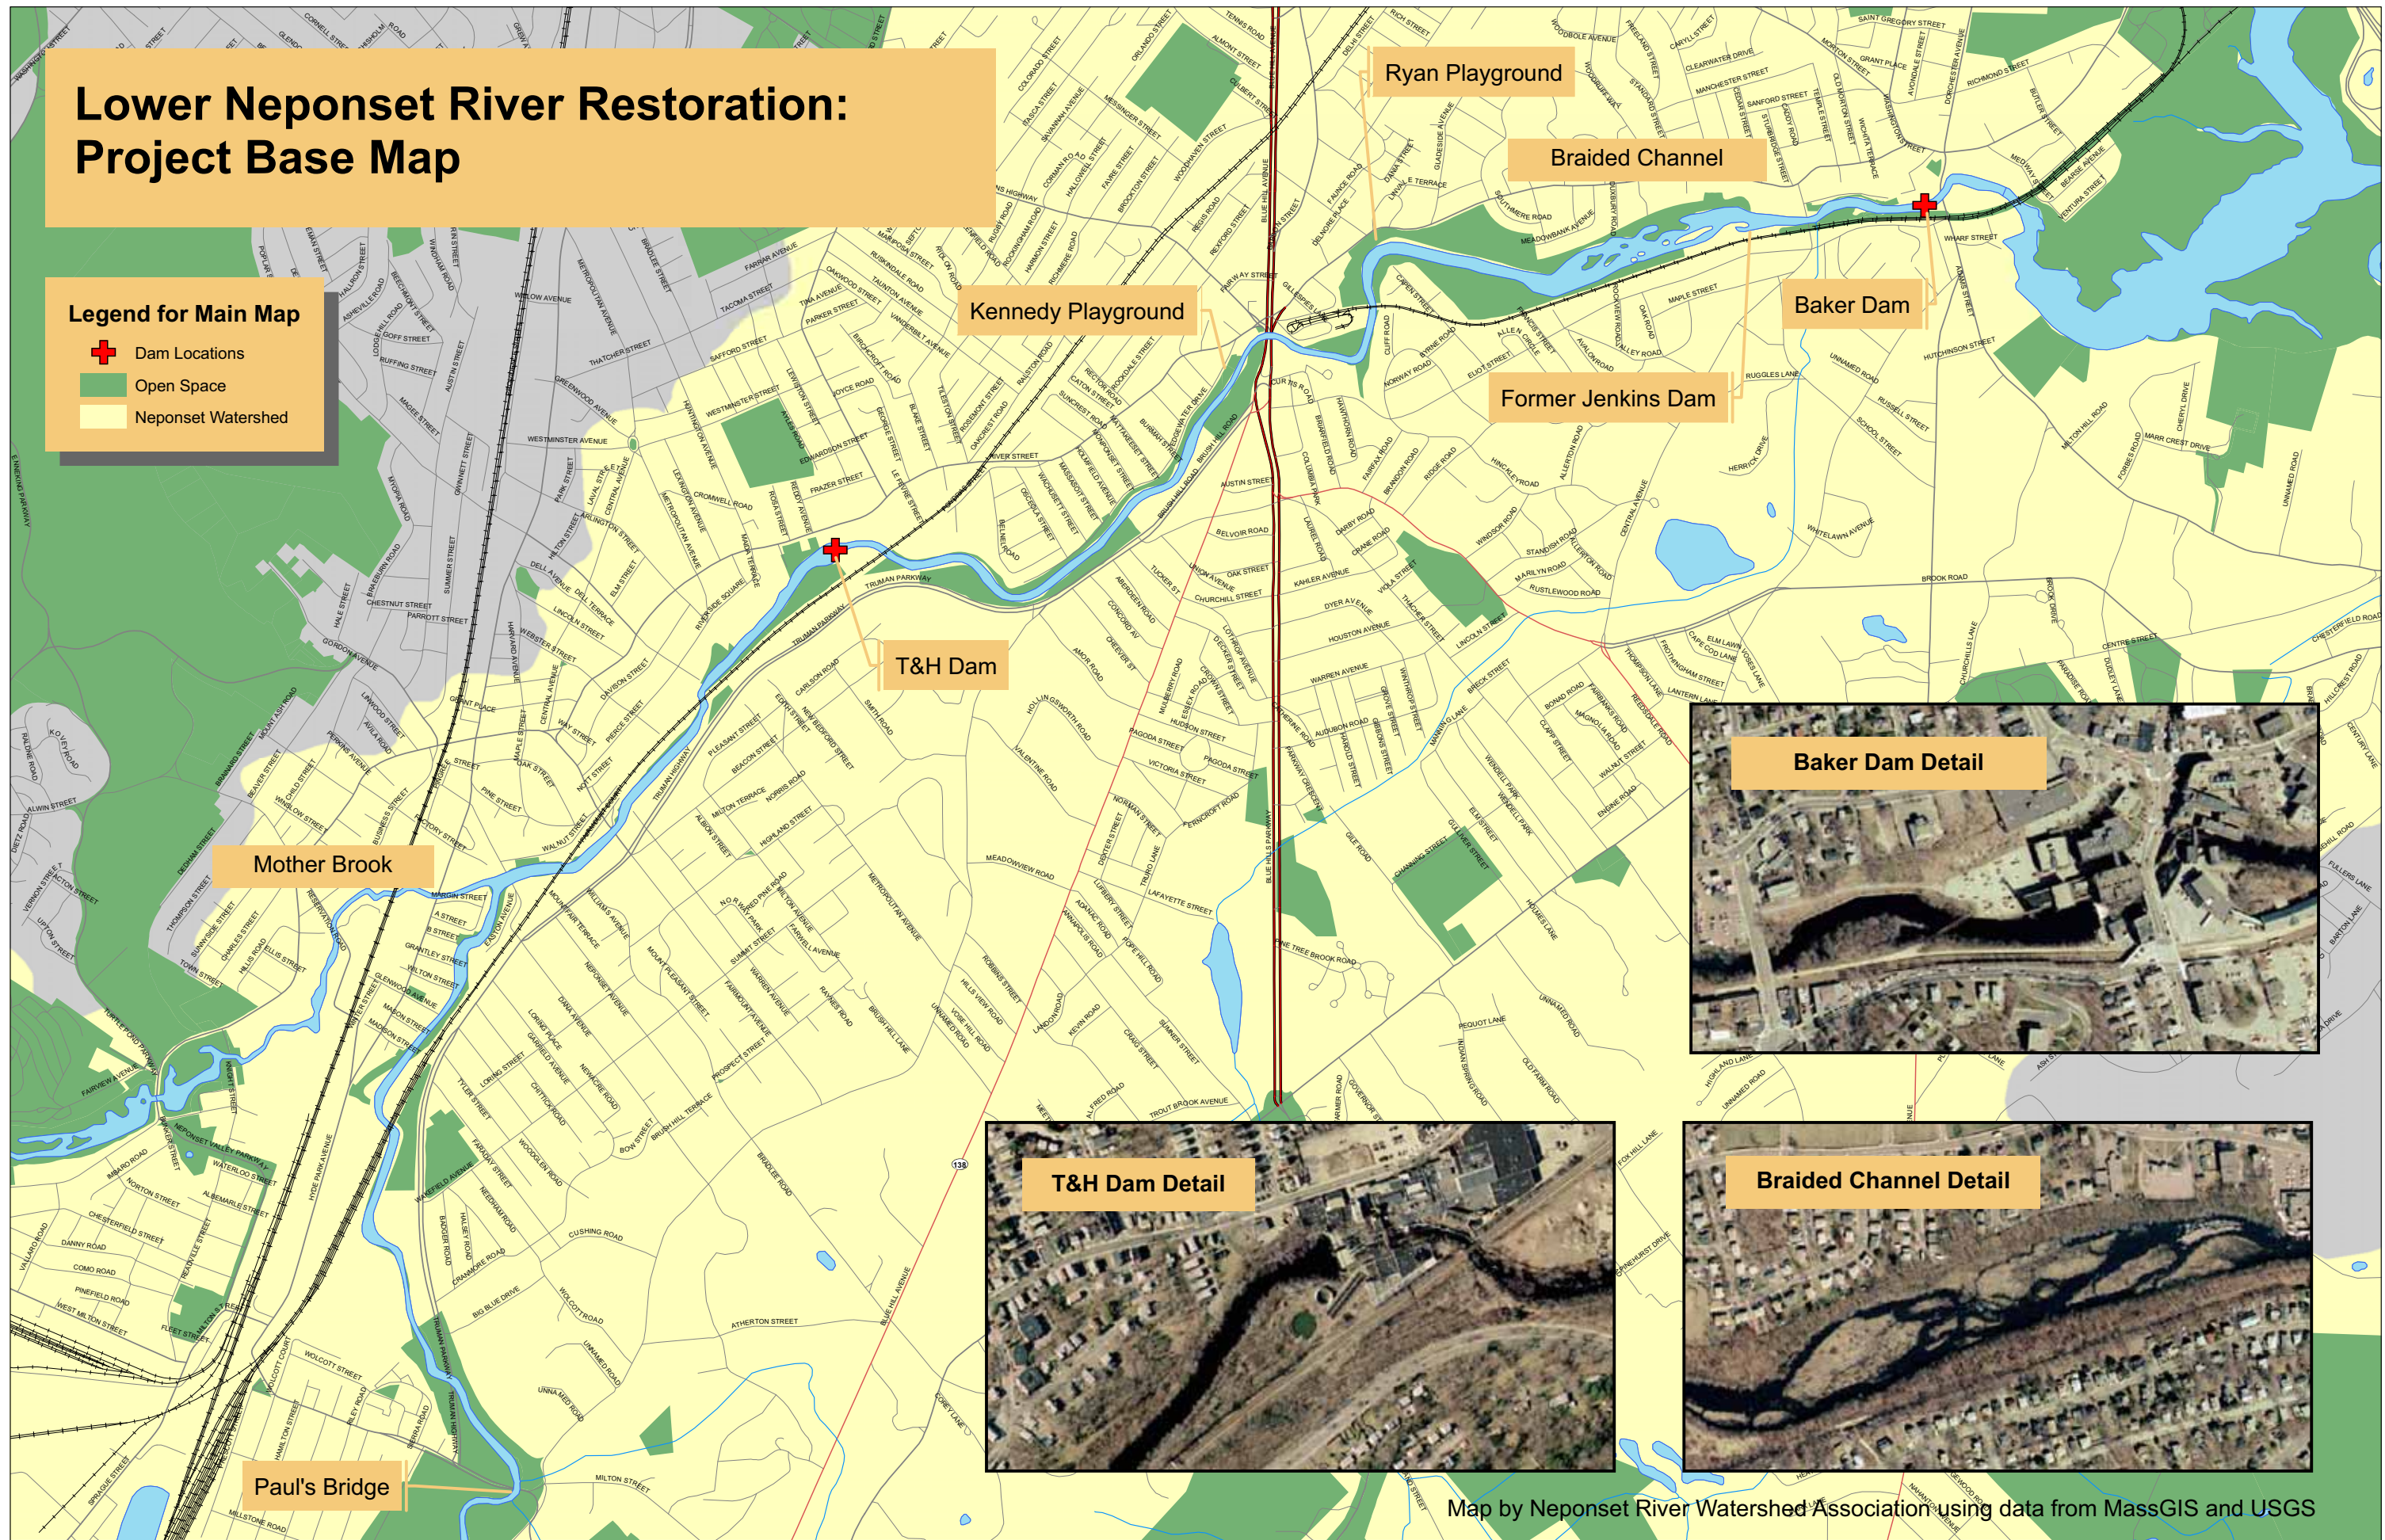

Lower Neponset River Restoration: Project Base Map

Legend for Main Map

- 📌 Dam Locations
- 🌳 Open Space
- 🟡 Neponset Watershed

Baker Dam Detail

T&H Dam Detail

Braided Channel Detail