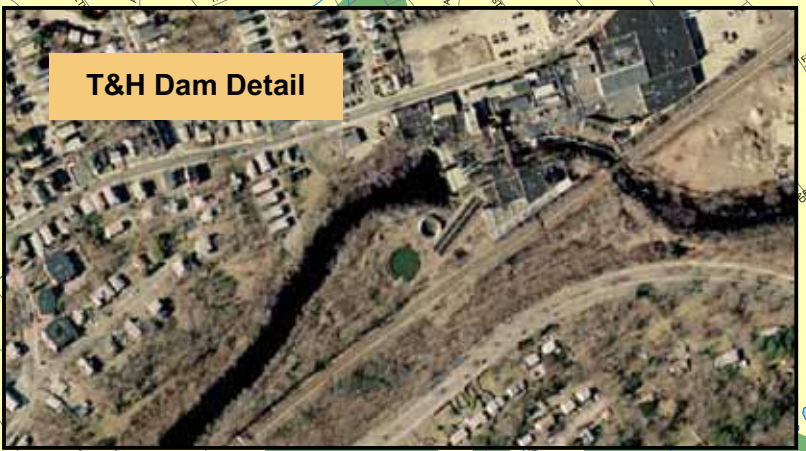

Lower Neponset River Restoration: Project Base Map

Legend for Main Map

- 📌 Dam Locations
- 🌳 Open Space
- 🟡 Neponset Watershed

Baker Dam Detail

T&H Dam Detail

Braided Channel Detail