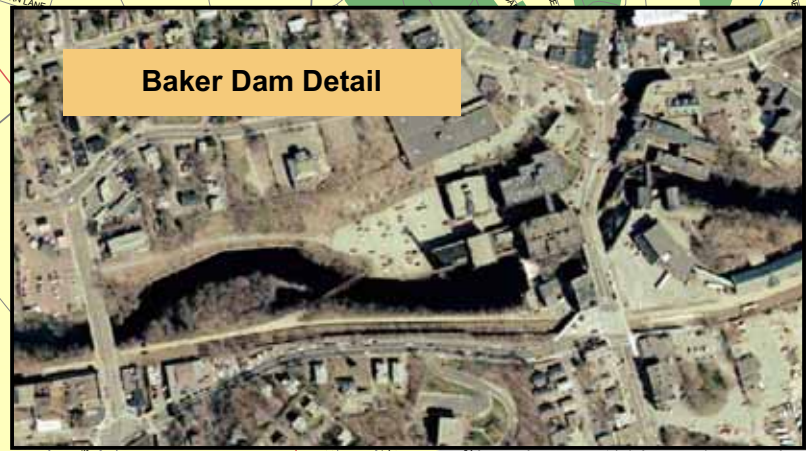

Lower Neponset River Restoration: Project Base Map

Legend for Main Map

- 📌 Dam Locations
- 🌳 Open Space
- 🟡 Neponset Watershed

Baker Dam Detail

T&H Dam Detail

Braided Channel Detail