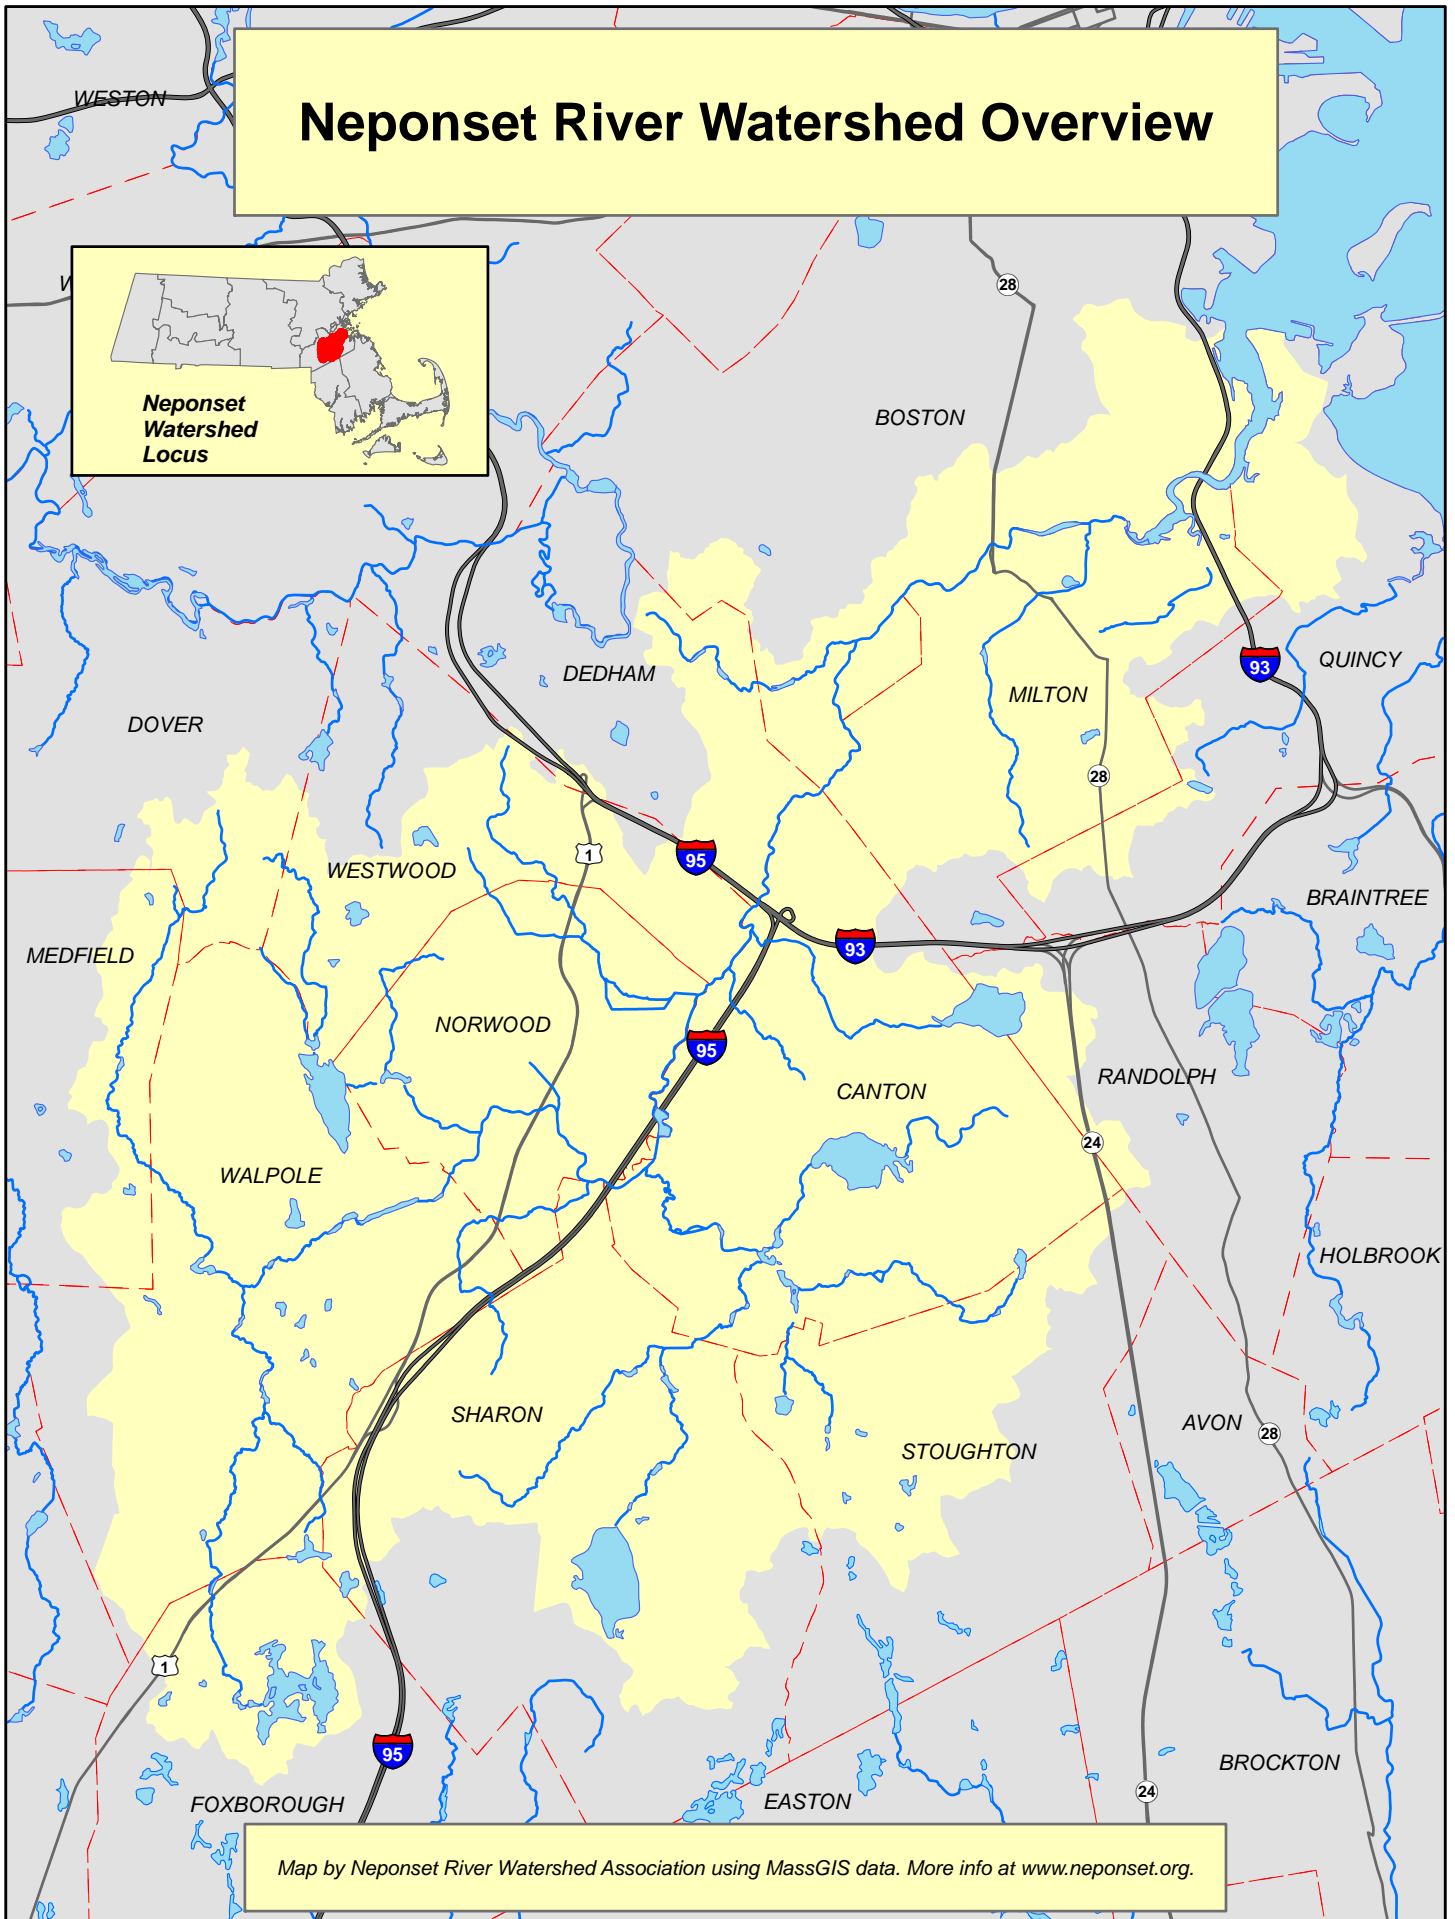

Neponset River Watershed Overview

Neponset
Watershed
Locus

Map by Neponset River Watershed Association using MassGIS data. More info at www.neponset.org